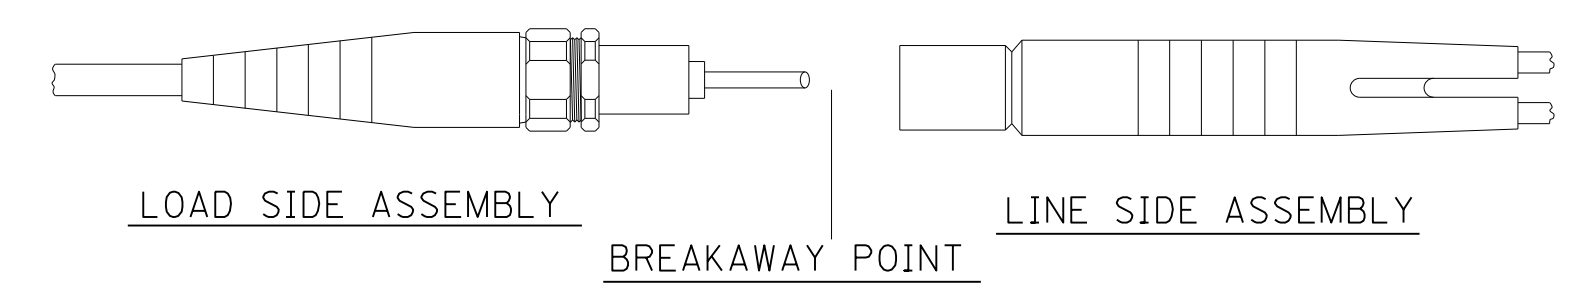

TYPICAL OFFSET
DESIGN FOR HIGH PRESSURE
SODIUM LUMINAIRES

DETAILS OF TYPE HEB-JW-RYC CONNECTOR

TYPE HEB-JW-RYC CONNECTOR SHOWN

LUMINAIRE DESIGNATION EXAMPLE

NOTE: ALL TYPE A LUMINAIRES ARE MOUNTED AT 30' (NOMINAL) 100 WATTS.
 ALL TYPE B LUMINAIRES ARE MOUNTED AT 30' (NOMINAL) 250 WATTS.
 ALL TYPE C LUMINAIRES ARE MOUNTED AT 40' (NOMINAL) 250 WATTS.
 ALL TYPE D LUMINAIRES ARE MOUNTED AT 40' (NOMINAL) 400 WATTS.