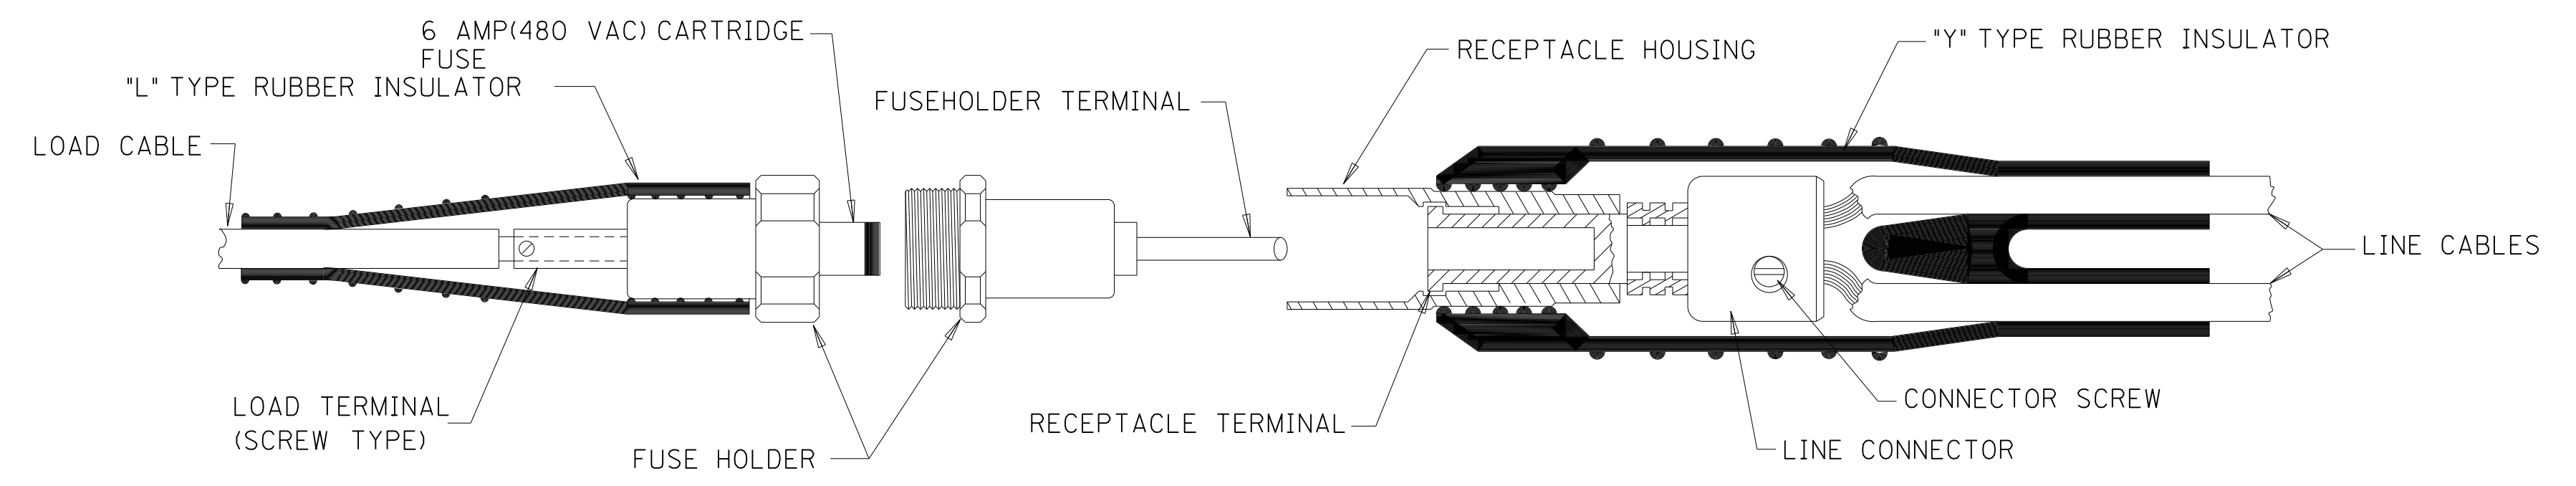

TYPICAL OFFSET
DESIGN FOR HIGH PRESSURE
SODIUM LUMINAIRES

DETAILS OF TYPE HEB-JW-RYC CONNECTOR

TYPE HEB-JW-RYC CONNECTOR SHOWN

LUMINAIRE DESIGNATION EXAMPLE

NOTE: ALL TYPE A LUMINAIRES ARE MOUNTED AT 30' (NOMINAL) 100 WATTS.
 ALL TYPE B LUMINAIRES ARE MOUNTED AT 30' (NOMINAL) 250 WATTS.
 ALL TYPE C LUMINAIRES ARE MOUNTED AT 40' (NOMINAL) 250 WATTS.
 ALL TYPE D LUMINAIRES ARE MOUNTED AT 40' (NOMINAL) 400 WATTS.

FILE NAME: G:\PWORK\TED.SWANEGAR\MS28754\05-VECTOR\FUSE (CL).DGN

USER: ted.swanegar
DATE PLOTTED: March 20, 2017

E-SHEET NAME:

MicroStation v8.11.7.180

5/24/2012